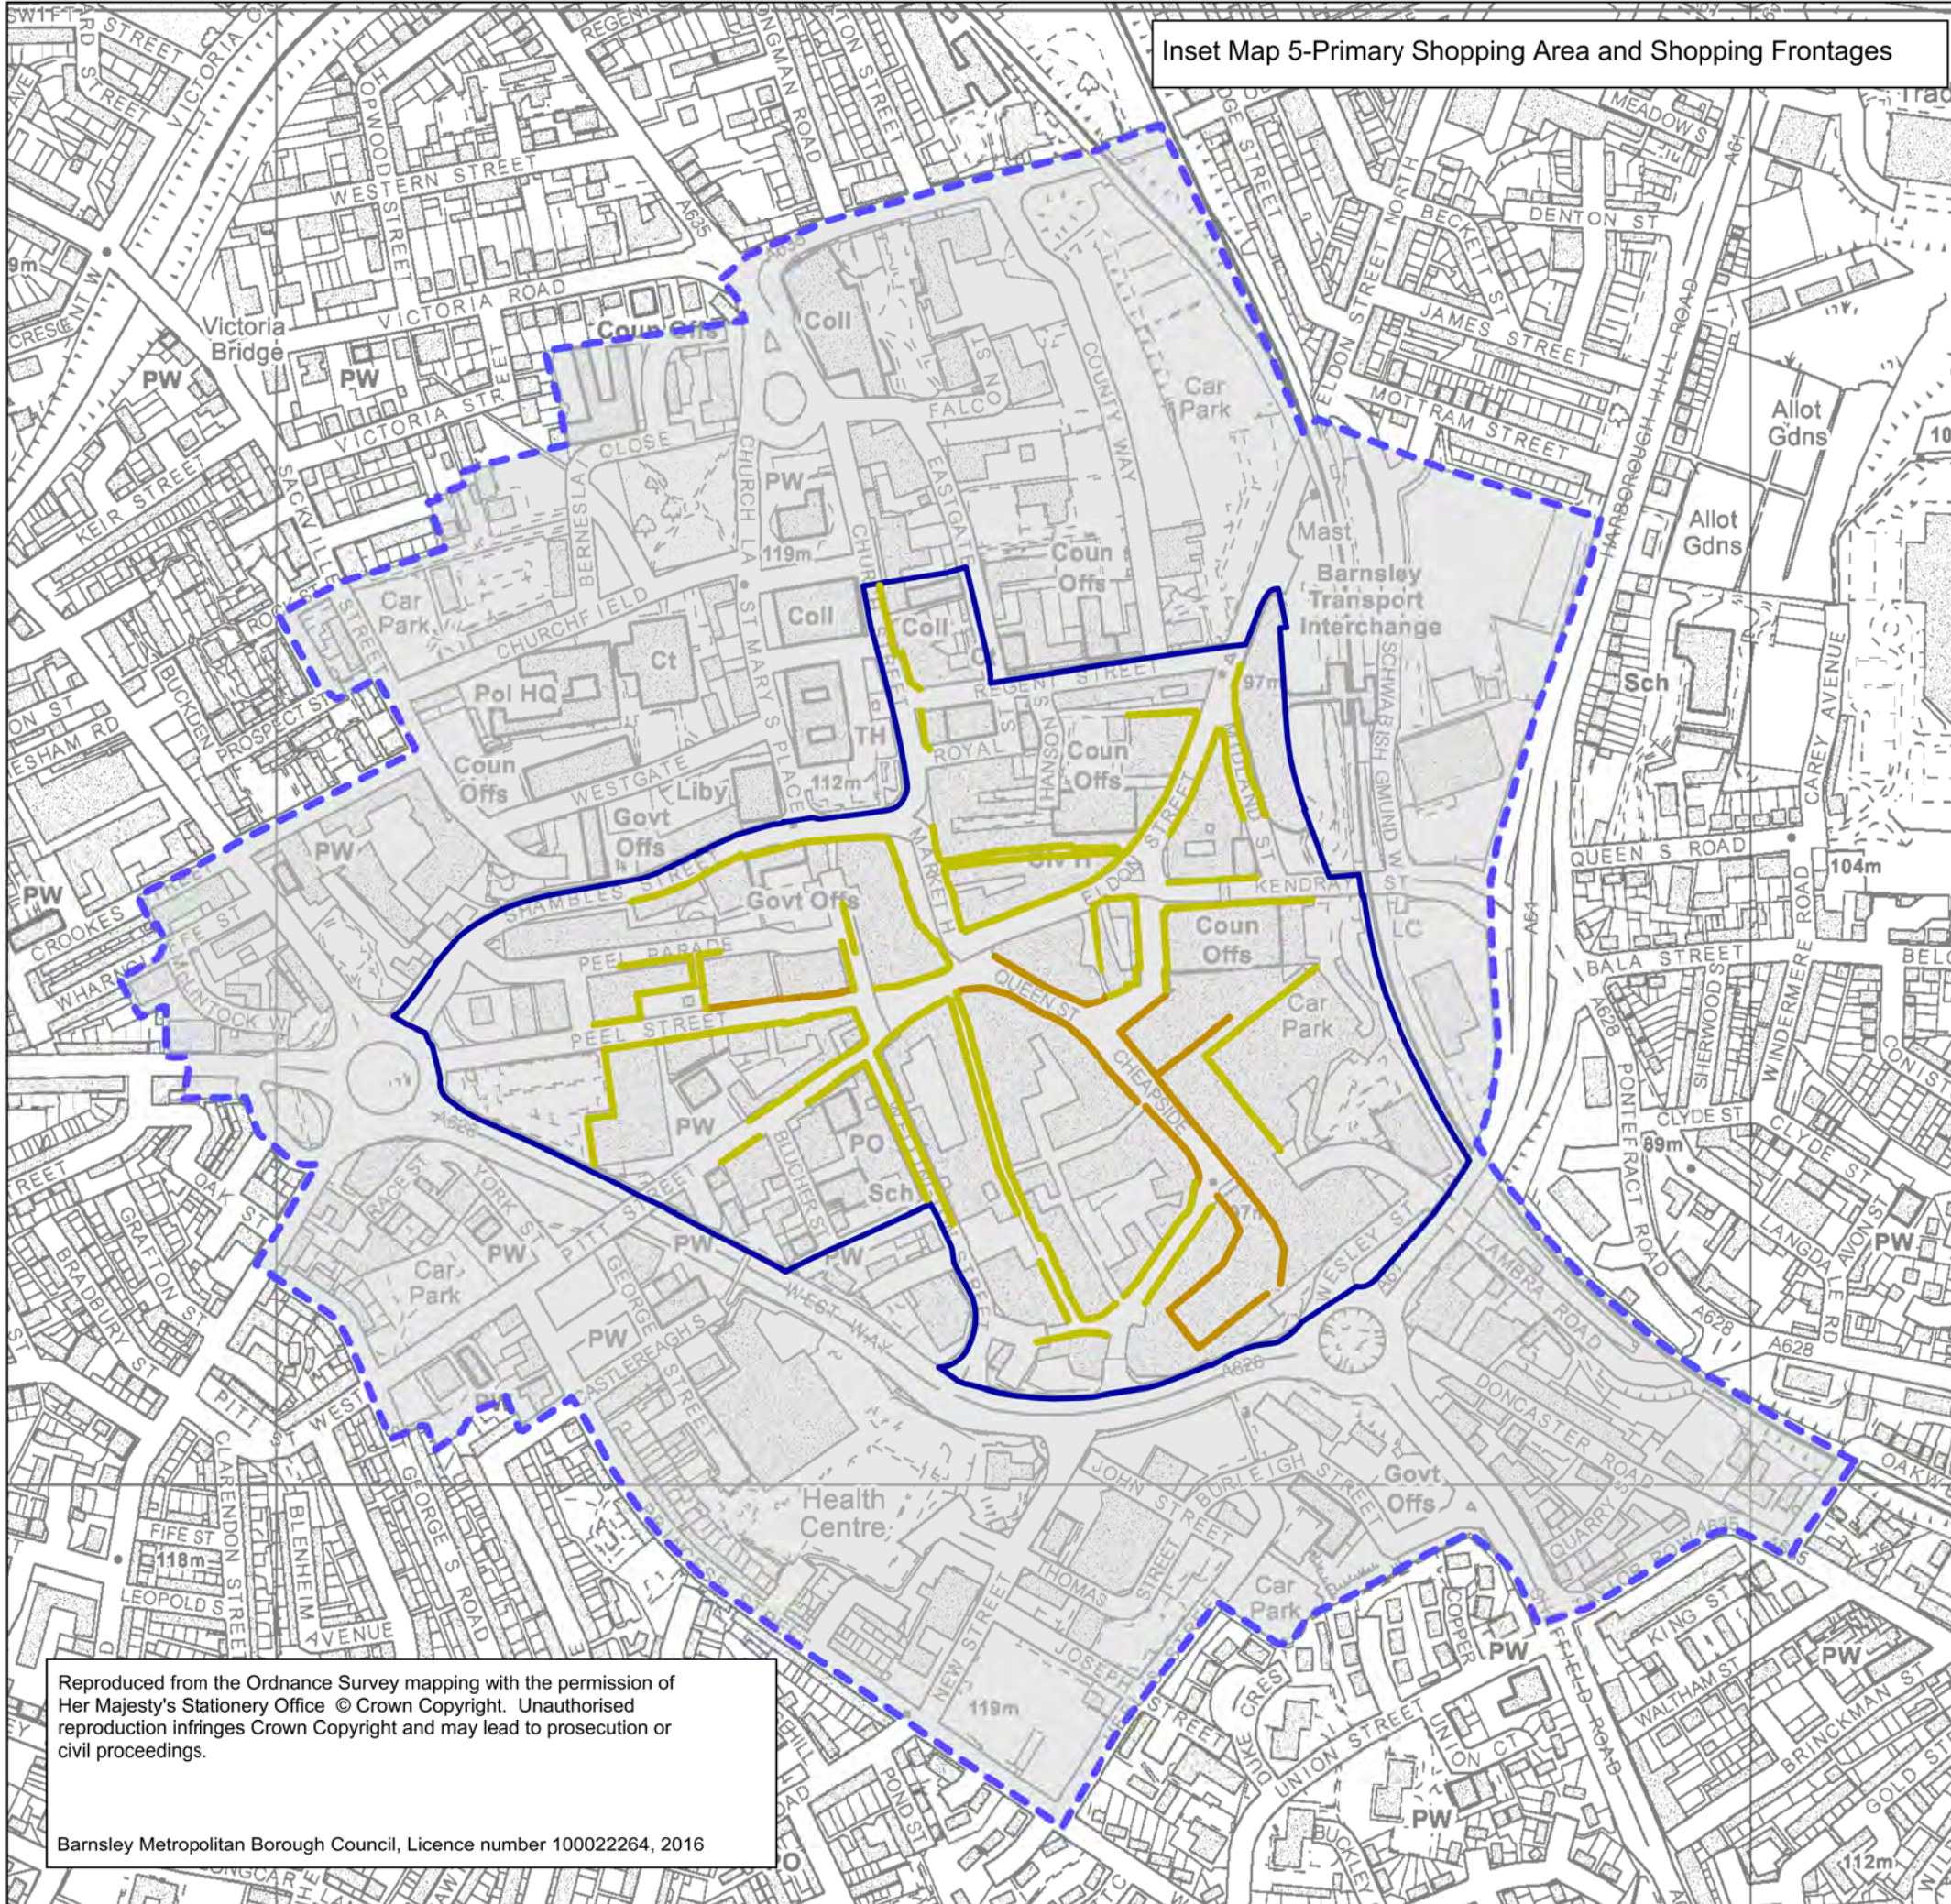

Inset Map 5-Primary Shopping Area and Shopping Frontages

KEY

-  Barnsley Town Centre Boundary
-  Barnsley Town Centre
-  Primary Shopping Area
-  Primary Shopping Frontages
-  Secondary Shopping Frontages

Reproduced from the Ordnance Survey mapping with the permission of Her Majesty's Stationery Office © Crown Copyright. Unauthorised reproduction infringes Crown Copyright and may lead to prosecution or civil proceedings.